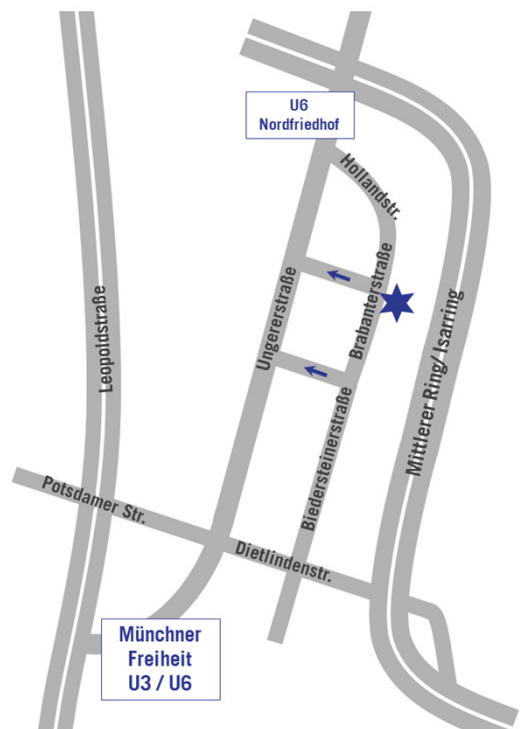

# SMAGUE

EXECUTIVE SEARCH

**SMAGUE Executive Search AG**  
**Brabanterstrasse 4**  
**80805 München**

**Tel: 089 – 143 44 – 0**  
**Fax: 089 – 143 44 – 100**

Our office is located in the heart of Munich – Schwabing, not very far from the Münchner Freiheit.

The underground station “Nordfriedhof“ (rout number U6) is only two minutes away from our office.

Münchner Freiheit U3 / U6