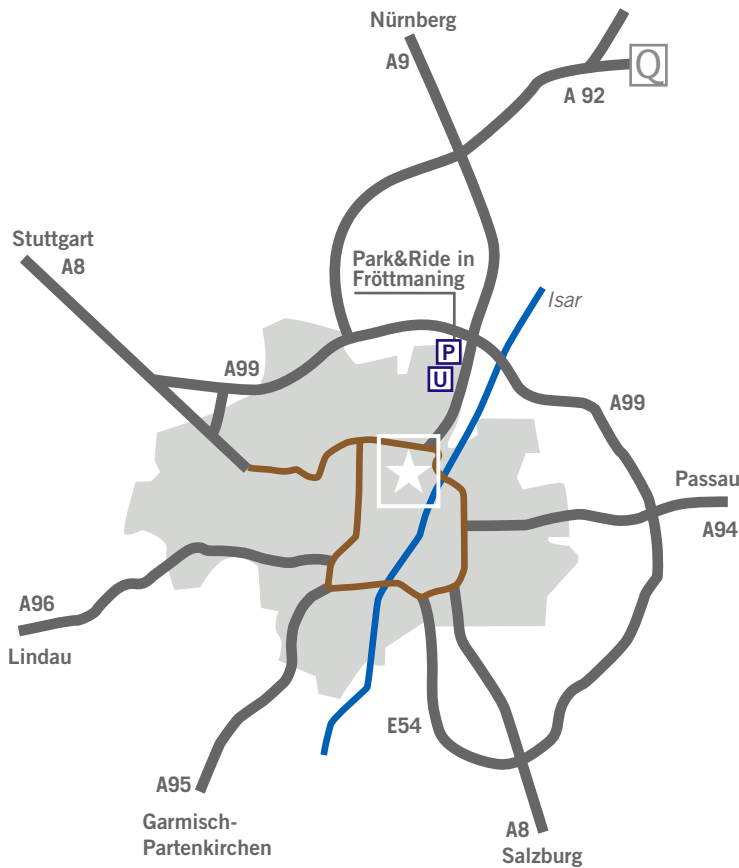

SMAGUE

EXECUTIVE SEARCH

SMAGUE Executive Search AG
Antonienstraße 3
80802 München

Tel.: 089-143 44-0
Fax: 089-143 44-100

Our office is located in the heart of Munich-Schwabing, directly at the Münchner Freiheit.

The underground station “Münchner Freiheit” (route number U3 and U6) is only two minutes away from our office.