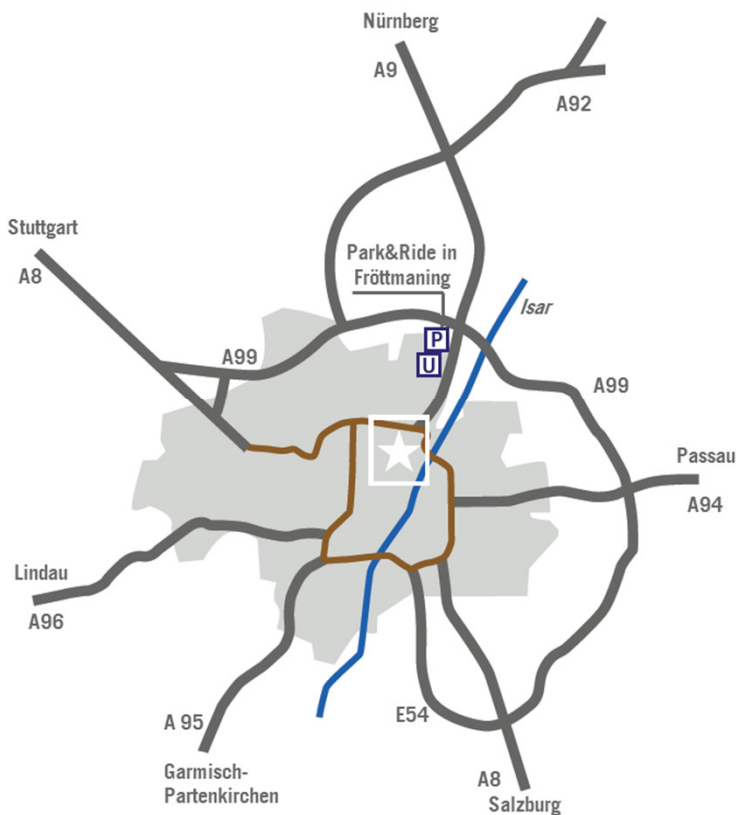

SMAGUE

EXECUTIVE SEARCH

SMAGUE Executive Search AG
Brabanterstrasse 4
80805 München

Tel: 089 – 143 44 – 0
Fax: 089 – 143 44 – 100

Our office is located in the heart of Munich – Schwabing, not very far from the Münchner Freiheit.

The underground station “Nordfriedhof“ (rout number U6) is only two minutes away from our office.