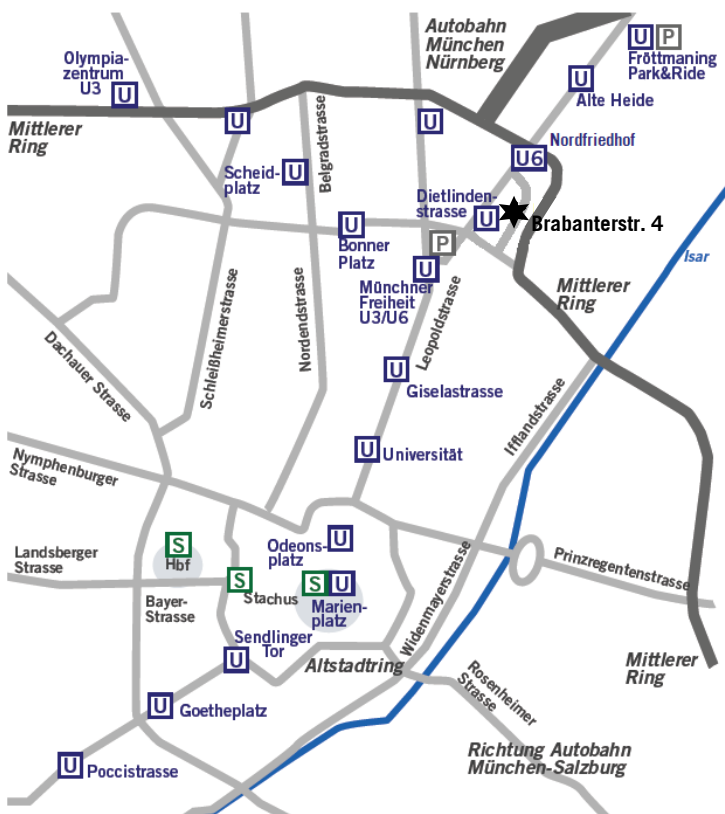

# SMAGUE

EXECUTIVE SEARCH

**SMAGUE Executive Search AG**  
**Brabanterstrasse 4**  
**80805 München**

**Tel: 089 – 143 44 – 0**  
**Fax: 089 – 143 44 – 100**

Our office is located in the heart of Munich – Schwabing, not very far from the Münchner Freiheit.

The underground station “Nordfriedhof“ (rout number U6) is only two minutes away from our office.

Münchner Freiheit U3 / U6